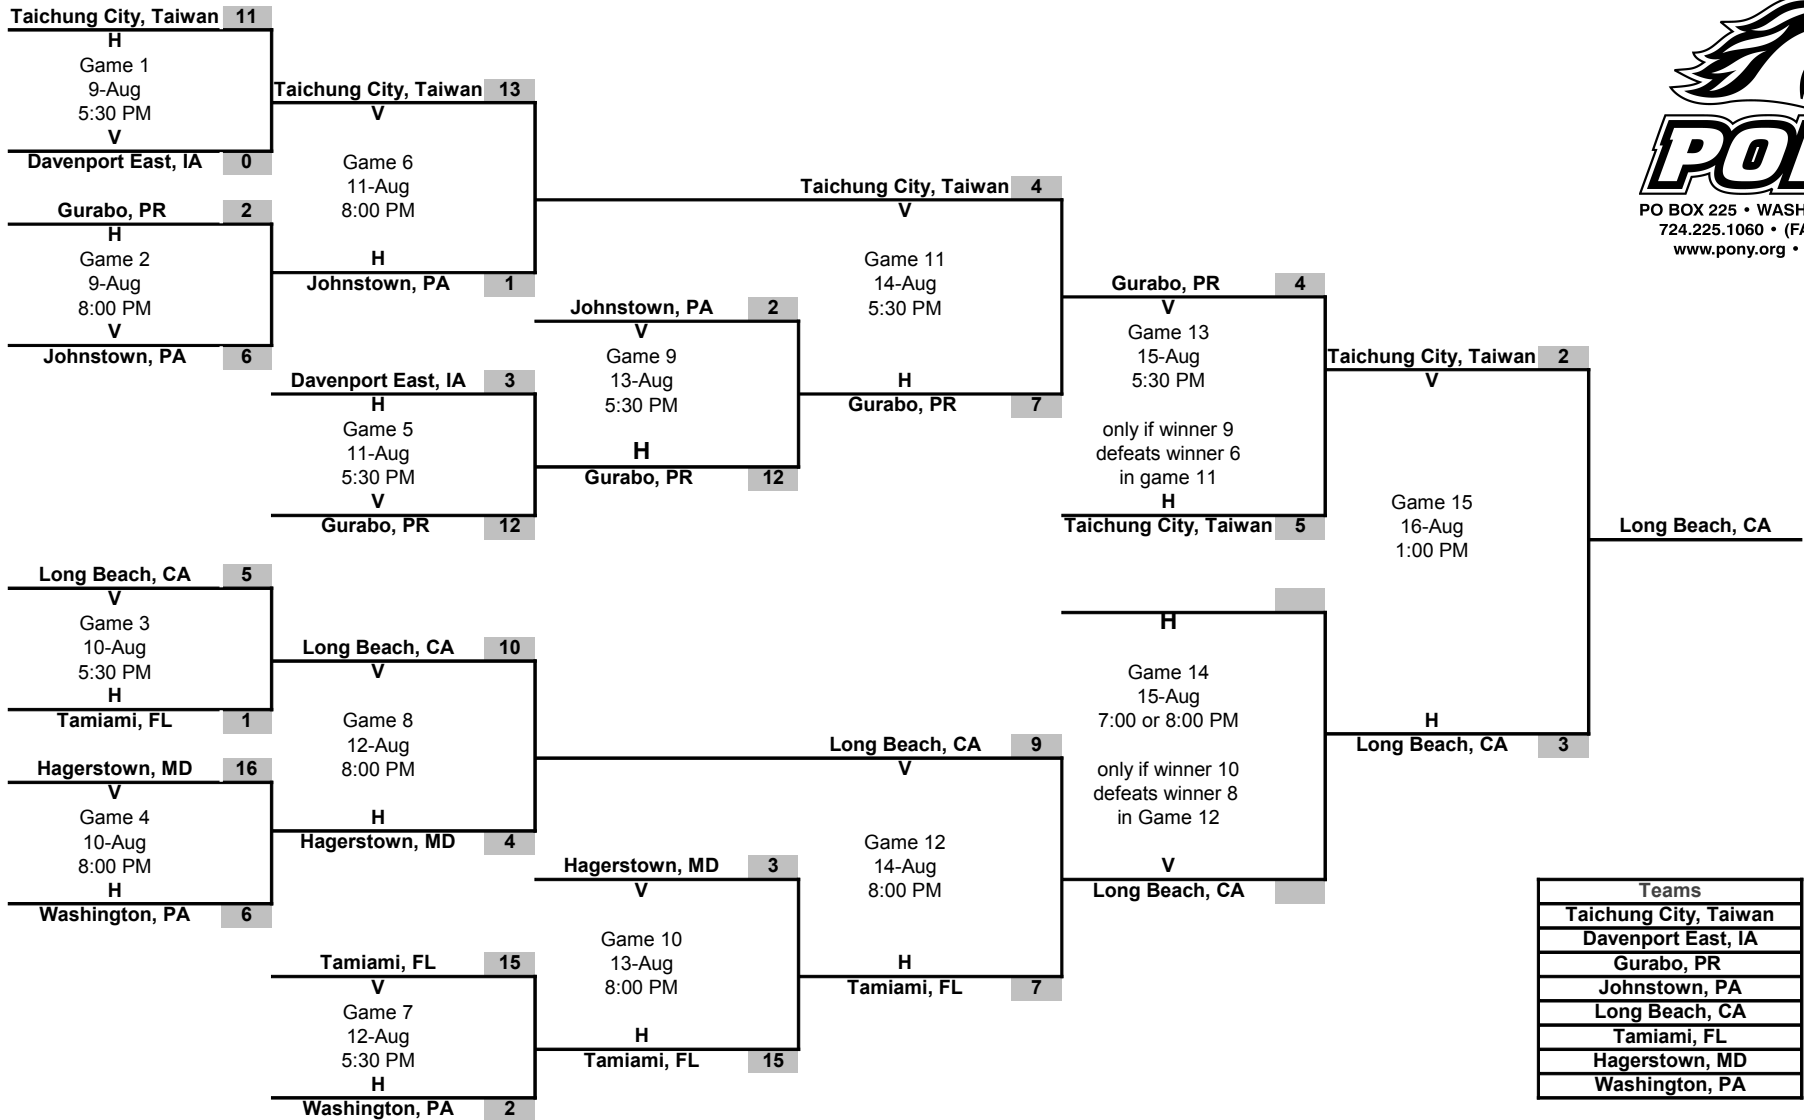

# 2008 PONY LEAGUE BASEBALL WORLD SERIES

Teams
Taichung City, Taiwan
Davenport East, IA
Gurabo, PR
Johnstown, PA
Long Beach, CA
Tamiami, FL
Hagerstown, MD
Washington, PA