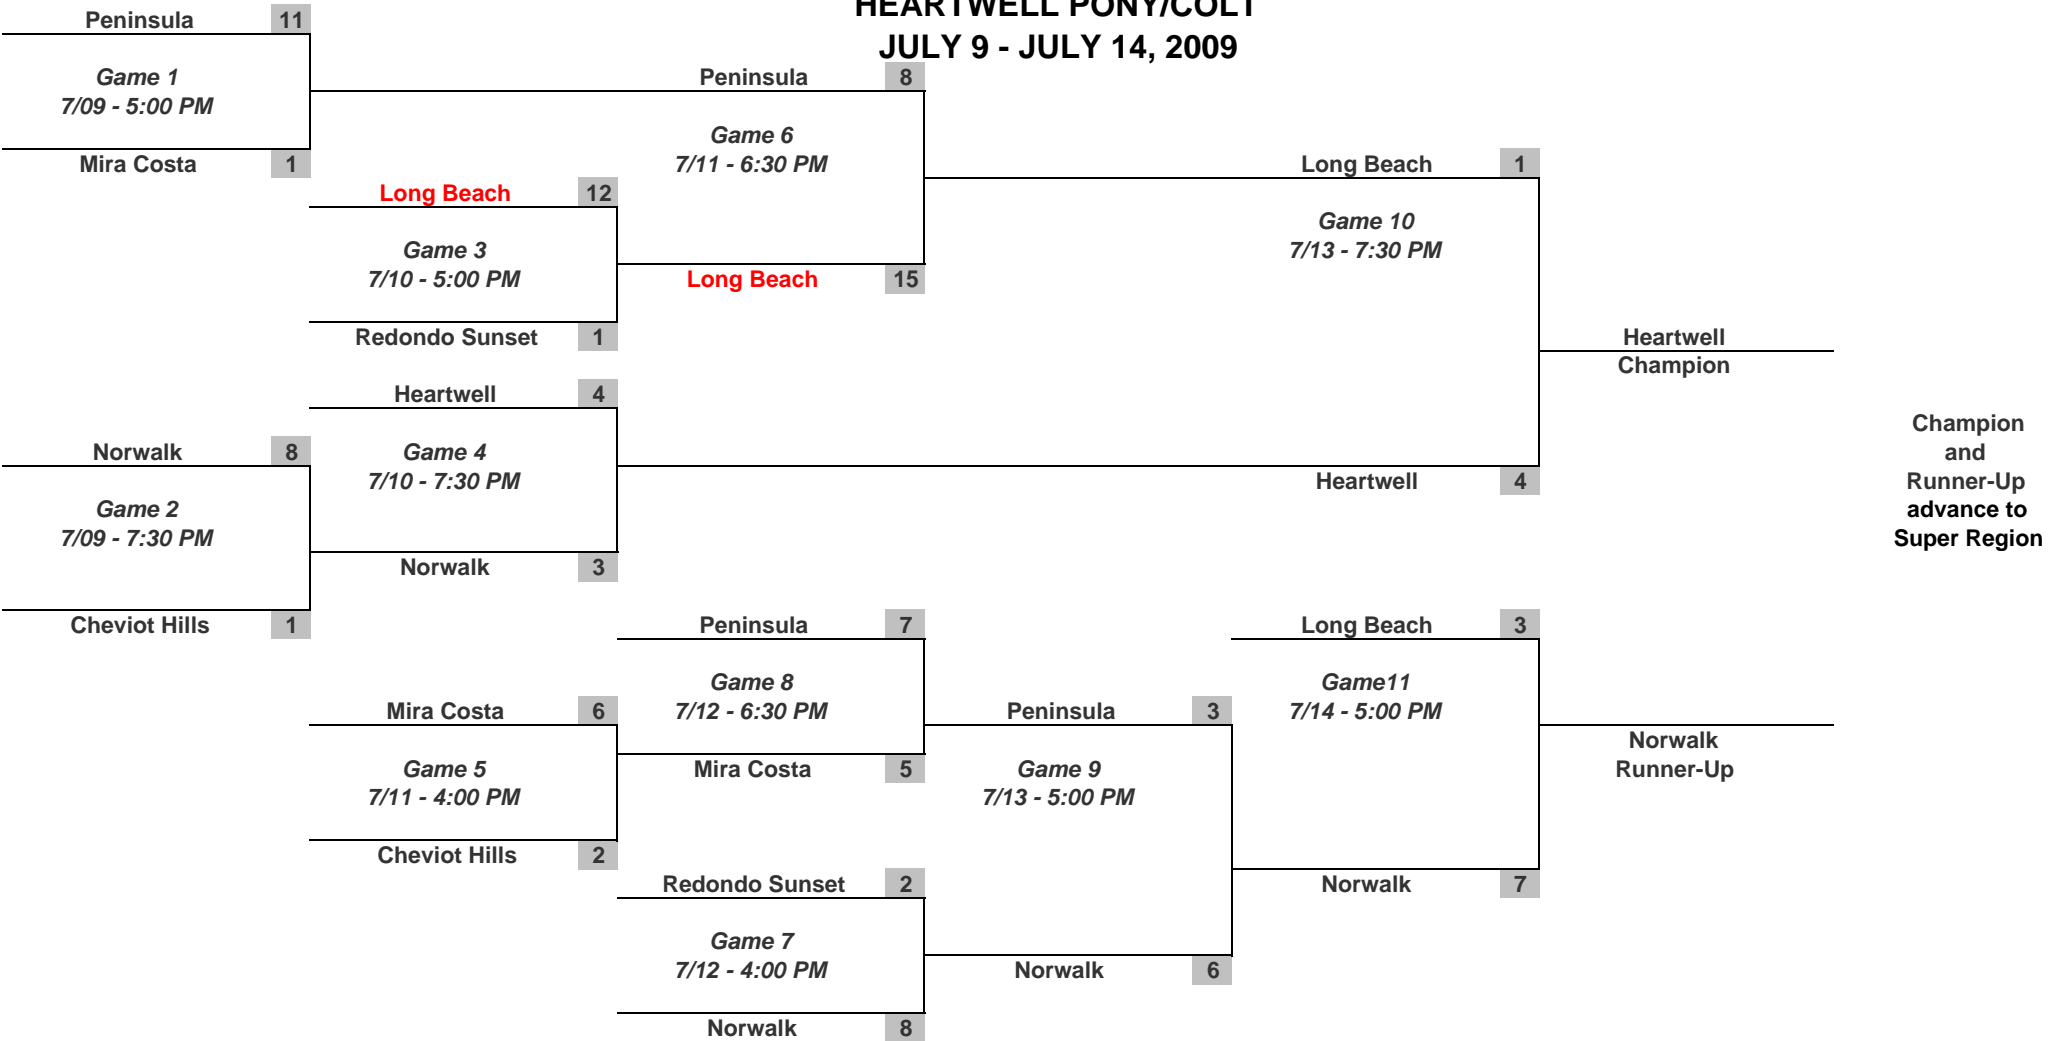

**PONY 13 TOURNAMENT  
WEST REGION  
HEARTWELL PONY/COLT  
JULY 9 - JULY 14, 2009**

HEARTWELL PONY 13 TOURNAMENT

Teams
Peninsula
Mira Costa
Norwalk
Cheviot Hills
Long Beach
Redondo Sunset
Heartwell

Tournament Director
Charlie Johnson

Tournament Location
Heartwell Pony/Colt
Heartwell Part, Carson at Bellflower, Long Beach, CA

Fill in team names under "Teams" section. Bracket will auto populate teams. Enter scores in small shaded cell to the right of the "Team" name. Bracket will auto populate next games.